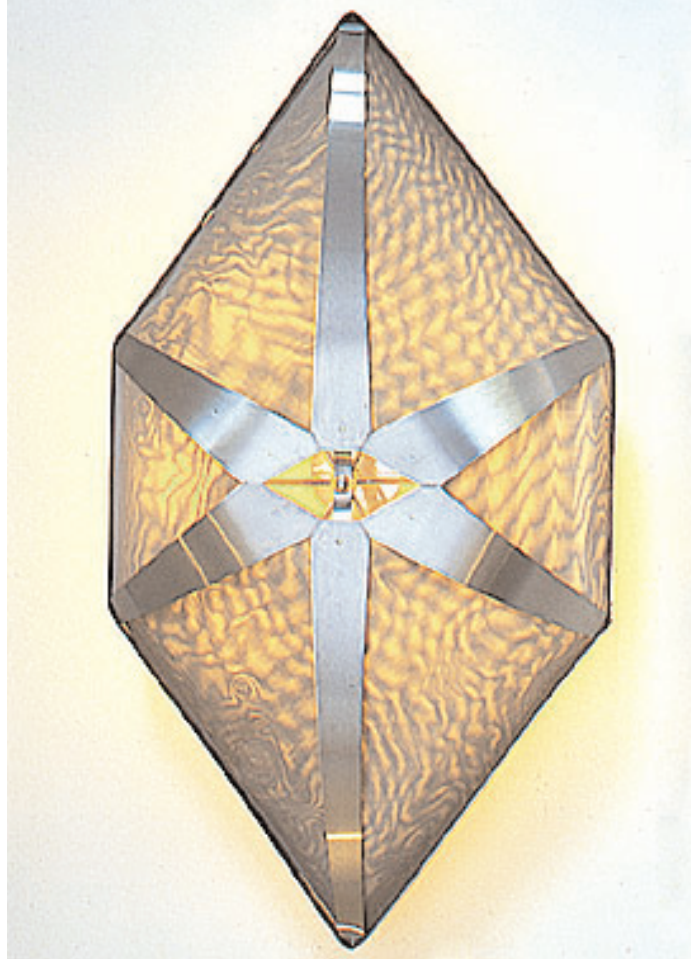

# stéphane pagani

CUSTOM LIGHTING FIXTURES |

## **Iris™ Pendant / Sconce II**

**Heliptical design  
Brushed stainless steel frame  
Stainless steel mesh shades**

**Dimensions: 48" l x 30" w x 8" h  
Drop from ceiling to specification  
6" dia. x 5/8" h stainless steel ceiling canopy**

**Lamping: 60 watts long life frosted A lamps/ 5000 hrs  
Maximum wattage: 360 watts**

**Maximum fixture weight: 40 lbs**

**UL listed fixture for dry location**

**Custom sizes and finishes available**